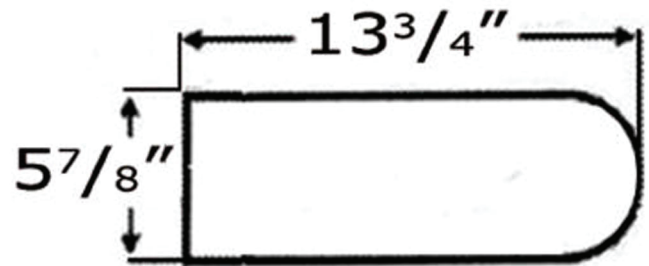

 Whitehaus®

**WHKN1137**

**Inside Bowl Dimensions**  
**13 1/2" x 8 5/8" x 3 5/8"**

**LIVE WITH STYLE!**