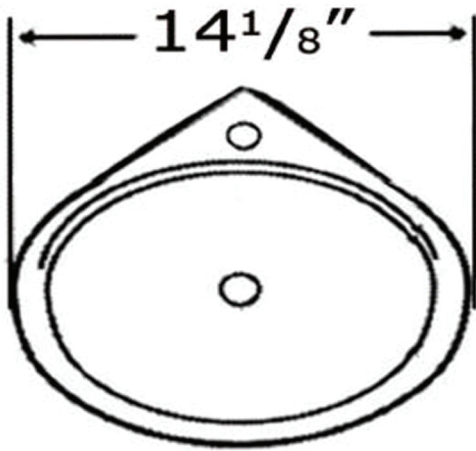

 Whitehaus®

**WHKN1137**

**Inside Bowl Dimensions**  
**13 1/2" x 8 5/8" x 3 5/8"**

**LIVE WITH STYLE!**