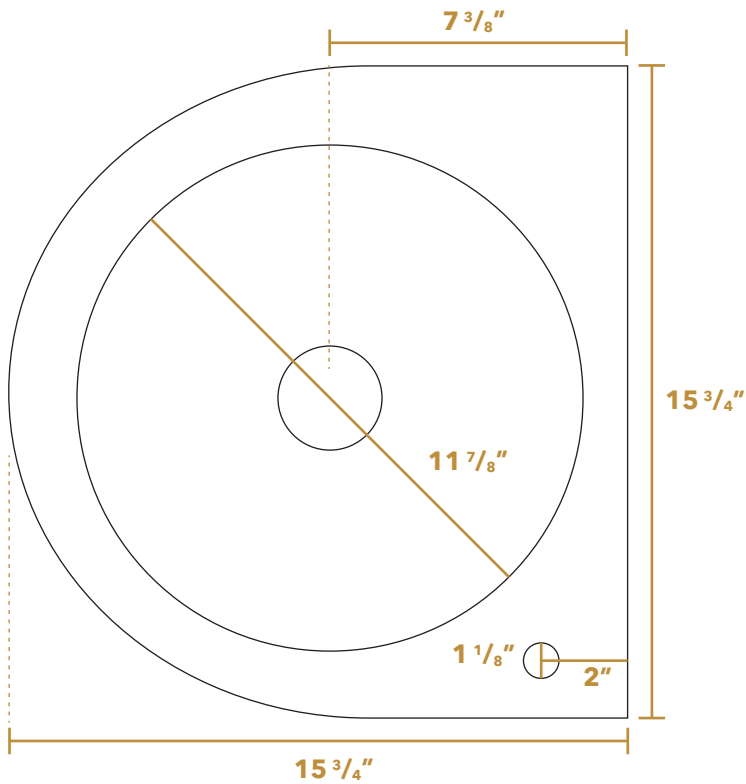

WHNCB1616

TOP

SIDE

BRACKET (included)

BACK

LIVE WITH STYLE!