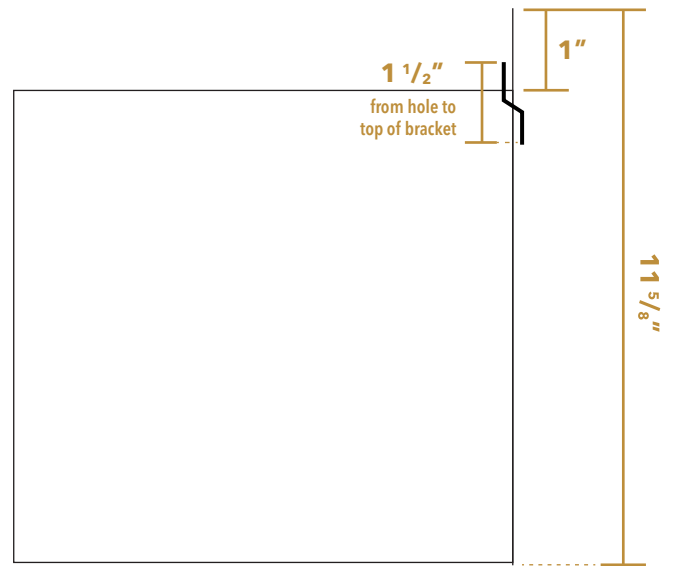

WHNCB1616

TOP

SIDE

BRACKET (included)

BACK

LIVE WITH STYLE!