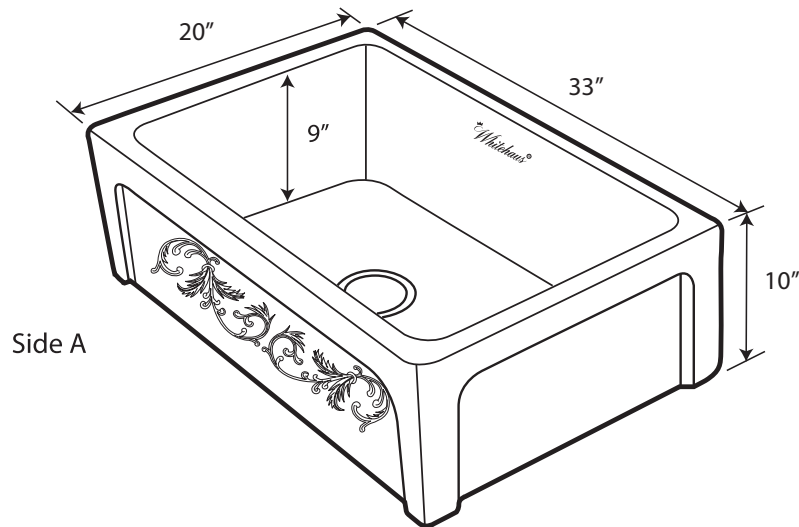

WHSIV3333OR

St. Ives Ornamental

As Whitehaus Collection® Farmhaus Fireclay Sinks are individually handmade, sink sizes can vary and all dimensions are approximate. We strongly recommend that your sink be supplied to your cabinetmaker prior to the fabrication of your kitchen cabinets and countertops.

Cutouts are not to be made until they are checked against your sink. Whitehaus Collection® recommends the use of a protective grid in the bottom of the sink to avoid potential scuffing from heavy-duty cookware.