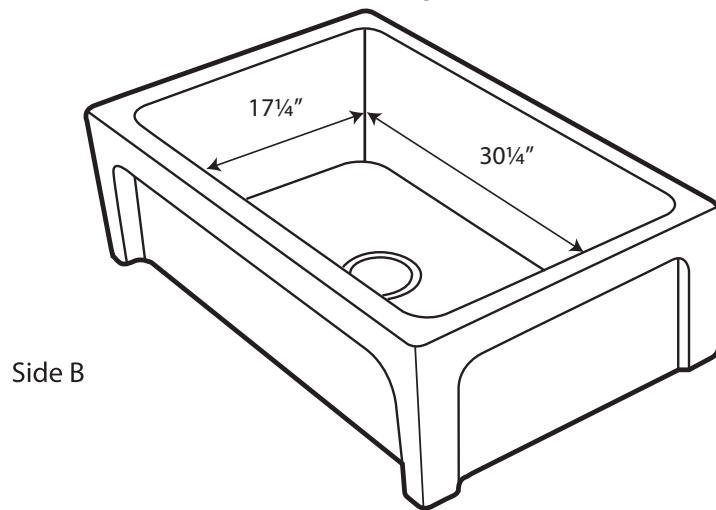

WHSIV3333OR

St. Ives Ornamental

As Whitehaus Collection® Farmhaus Fireclay Sinks are individually handmade, sink sizes can vary and all dimensions are approximate. We strongly recommend that your sink be supplied to your cabinetmaker prior to the fabrication of your kitchen cabinets and countertops.

Cutouts are not to be made until they are checked against your sink. Whitehaus Collection® recommends the use of a protective grid in the bottom of the sink to avoid potential scuffing from heavy-duty cookware.