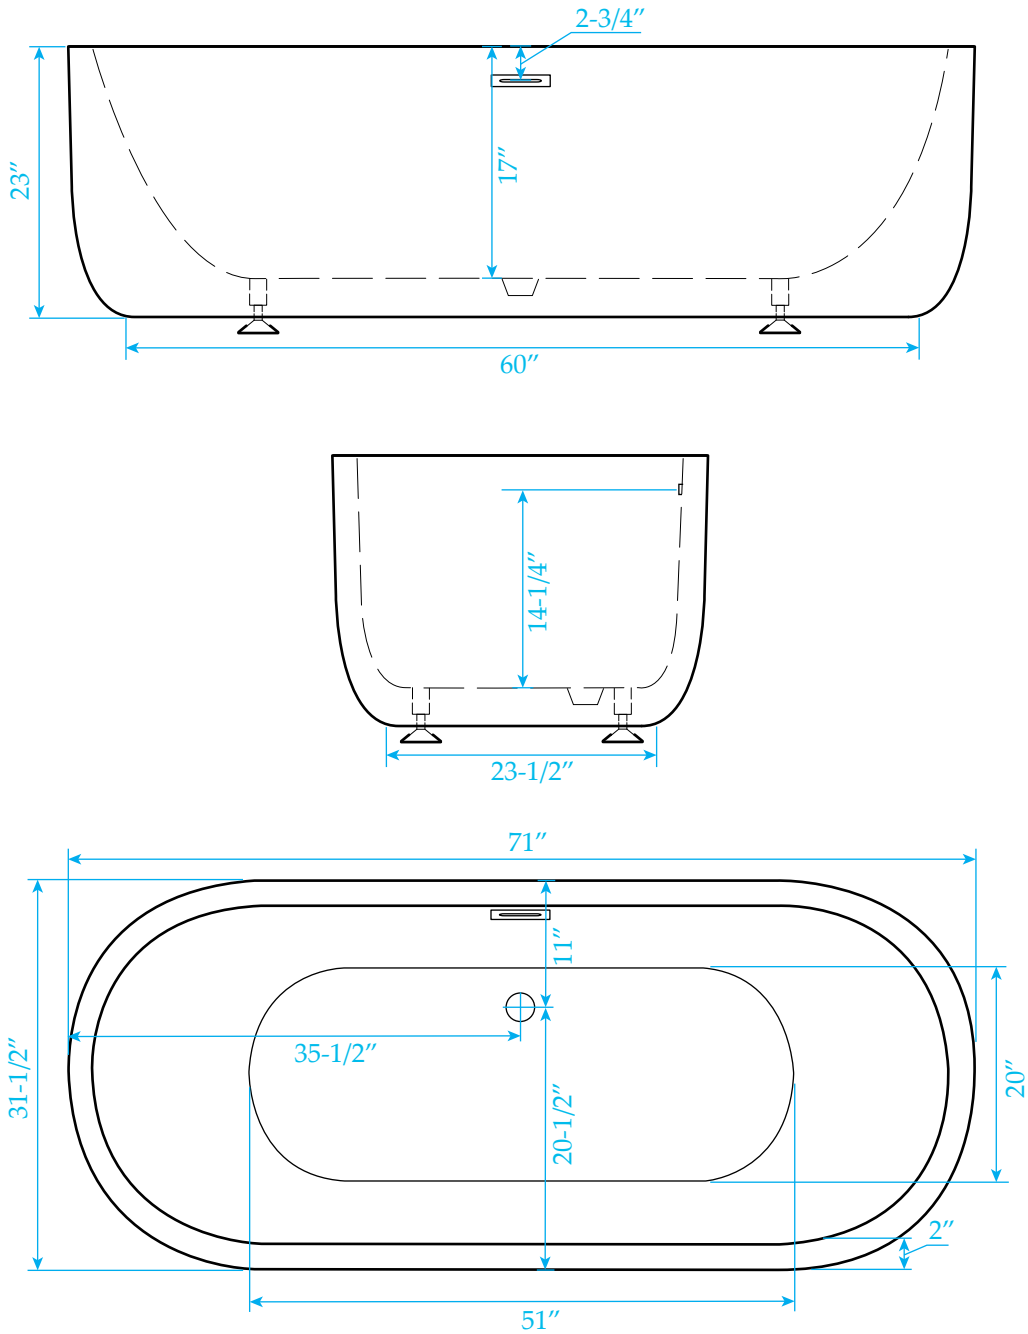

WYNDHAM COLLECTION

Exterior Size - 71"L x 31-1/2"W x 23"H
Interior Size - 67"L x 27-1/2"W x 17"H
Depth at Drain - 17"
Drain To Overflow - 14-1/4"
Maximum Fill - 79 Gallons
Note - All Measurements are $\pm 1/2$ "

WC-BTU1013-71